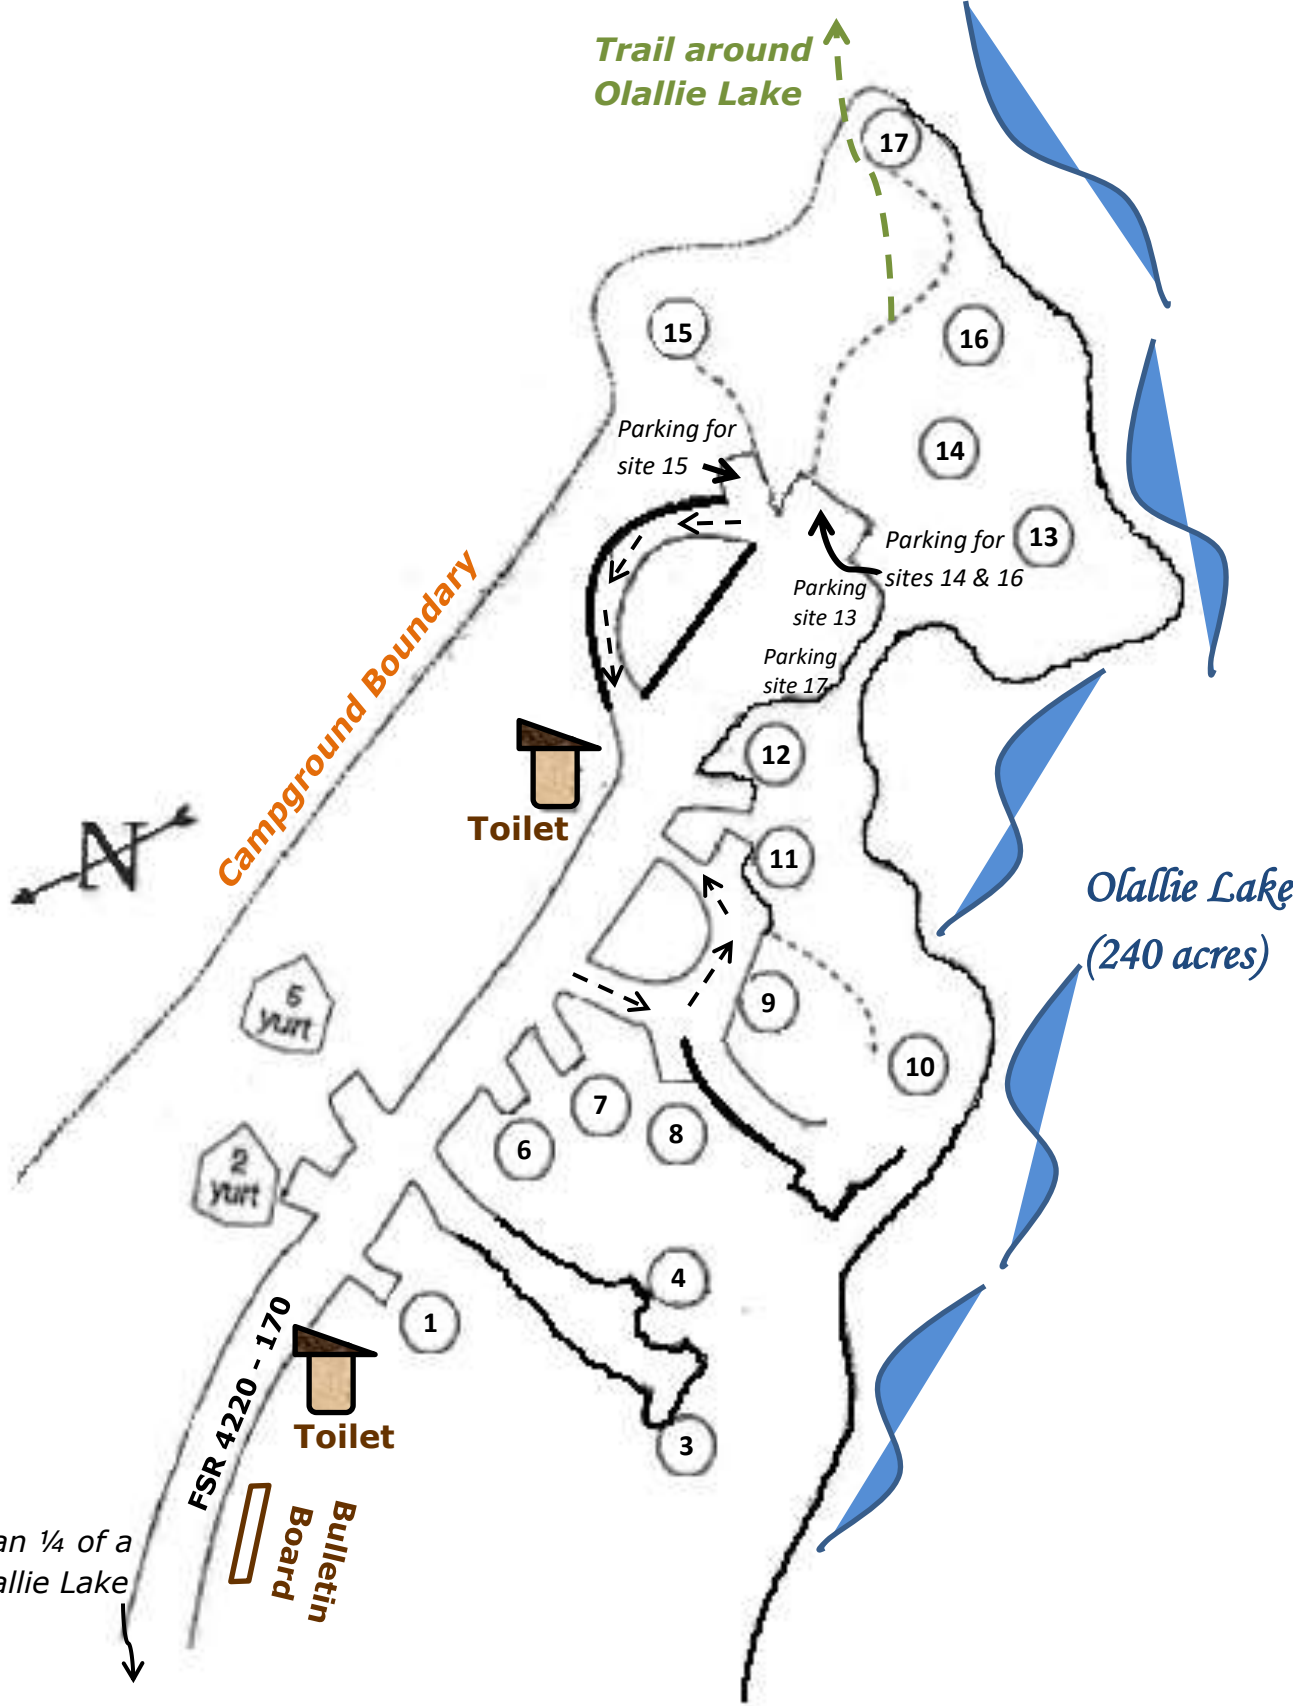

Paul Dennis Campground

A little less than 1/4 of a mile to the Olallie Lake Resort store!